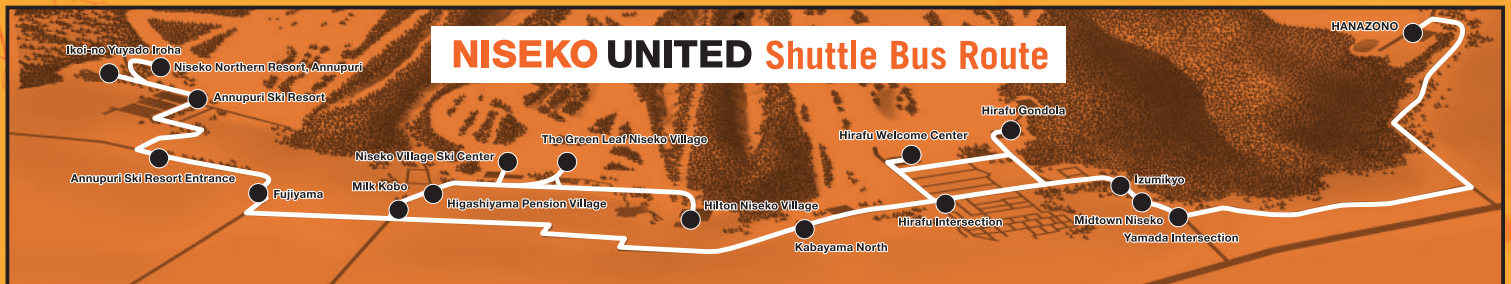

Dec. 19, 2020 - Mar. 7, 2021

NISEKO UNITED SHUTTLE BUS INQUIRIES TEL : +81(0)136 44 2001 (NISEKO BUS)

A-LINE → IKOI-NO YUYADO IROHA

↓ BUS STOP	LINE →	A	A	A	A	A	A	A	A	A	A	A	A	A	A
HANAZONO		7:40	8:40	9:40	10:40	11:40	12:40	13:40	14:40	15:40	16:40	16:50	17:40	18:40	19:40
Yamada Intersection		7:54	8:54	9:54	10:54	11:54	12:54	13:54	14:54	15:54	16:54	17:04	17:54	18:54	19:54
Midtown Niseko		7:55	8:55	9:55	10:55	11:55	12:55	13:55	14:55	15:55	16:55	17:05	17:55	18:55	19:55
Izumikyo		7:56	8:56	9:56	10:56	11:56	12:56	13:56	14:56	15:56	16:56	17:06	17:56	18:56	19:56
Hiraifu Intersection		7:57	8:57	9:57	10:57	11:57	12:57	13:57	14:57	15:57	16:57	17:07	17:57	18:57	19:57
Hiraifu Welcome Center		8:04	9:04	10:04	11:04	12:04	13:04	14:04	15:04	16:04	17:04	17:14	18:04	19:04	20:04
Hiraifu Gondola		8:09	9:09	10:09	11:09	12:09	13:09	14:09	15:09	16:09	17:09	17:19	18:09	19:09	20:09
Hiraifu Intersection		8:12	9:12	10:12	11:12	12:12	13:12	14:12	15:12	16:12	17:12	17:22	18:12	19:12	20:12
Kabayama North		8:14	9:14	10:14	11:14	12:14	13:14	14:14	15:14	16:14	17:14	17:24	18:14	19:14	20:14
Milk Kobo		8:21	9:21	10:21	11:21	12:21	13:21	14:21	15:21	16:21	17:21	17:31	18:21	19:21	20:21
Higashiyama Pension Village		8:22	9:22	10:22	11:22	12:22	13:22	14:22	15:22	16:22	17:22	17:32	18:22	19:22	20:22
Niseko Village Ski Center		8:25	9:25	10:25	11:25	12:25	13:25	14:25	15:25	16:25	17:25	17:35	18:25	19:25	20:25
The Green Leaf Niseko Village		8:27	9:27	10:27	11:27	12:27	13:27	14:27	15:27	16:27	17:27	17:37	18:27	19:27	20:27
Hilton Niseko Village		8:32	9:32	10:32	11:32	12:32	13:32	14:32	15:32	16:32	17:32	17:42	18:32	19:32	20:32
Higashiyama Pension Village		8:34	9:34	10:34	11:34	12:34	13:34	14:34	15:34	16:34	17:34	17:44	18:34	19:34	20:34
Milk Kobo		8:35	9:35	10:35	11:35	12:35	13:35	14:35	15:35	16:35	17:35	17:45	18:35	19:35	20:35
Fujiyama		8:38	9:38	10:38	11:38	12:38	13:38	14:38	15:38	16:38	17:38	17:48	18:38	19:38	20:38
Annupuri Entrance		8:41	9:41	10:41	11:41	12:41	13:41	14:41	15:41	16:41	17:41	17:51	18:41	19:41	20:41
Annupuri Ski Resort		8:45	9:45	10:45	11:45	12:45	13:45	14:45	15:45	16:45	17:45	17:55	18:45	19:45	20:45
Niseko Northern Resort, Annupuri		8:47	9:47	10:47	11:47	12:47	13:47	14:47	15:47	16:47	17:47	17:57	18:47	19:47	20:47
Iko-no Yuyado Iroha		8:48	9:48	10:48	11:48	12:48	13:48	14:48	15:48	16:48	17:48	17:58	18:48	19:48	20:48